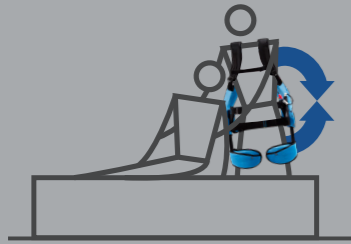

Nursing care support