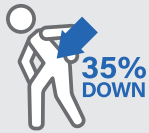

SCENE

Effortlessly perform all tasks with a garment-like level of comfort.

Lifting and carrying tasks in manufacturing and logistics warehouses.

Maintaining challenging positions in the caregiving field.

Forward leaning posture in agricultural work.

FEATURE

35% reduction in lower back strain.

Supple yet firm support.

Vehicle operation is okay.

The support can be turned on or off with the shoulder buckle. When the support is off, vehicle operation is also allowed.